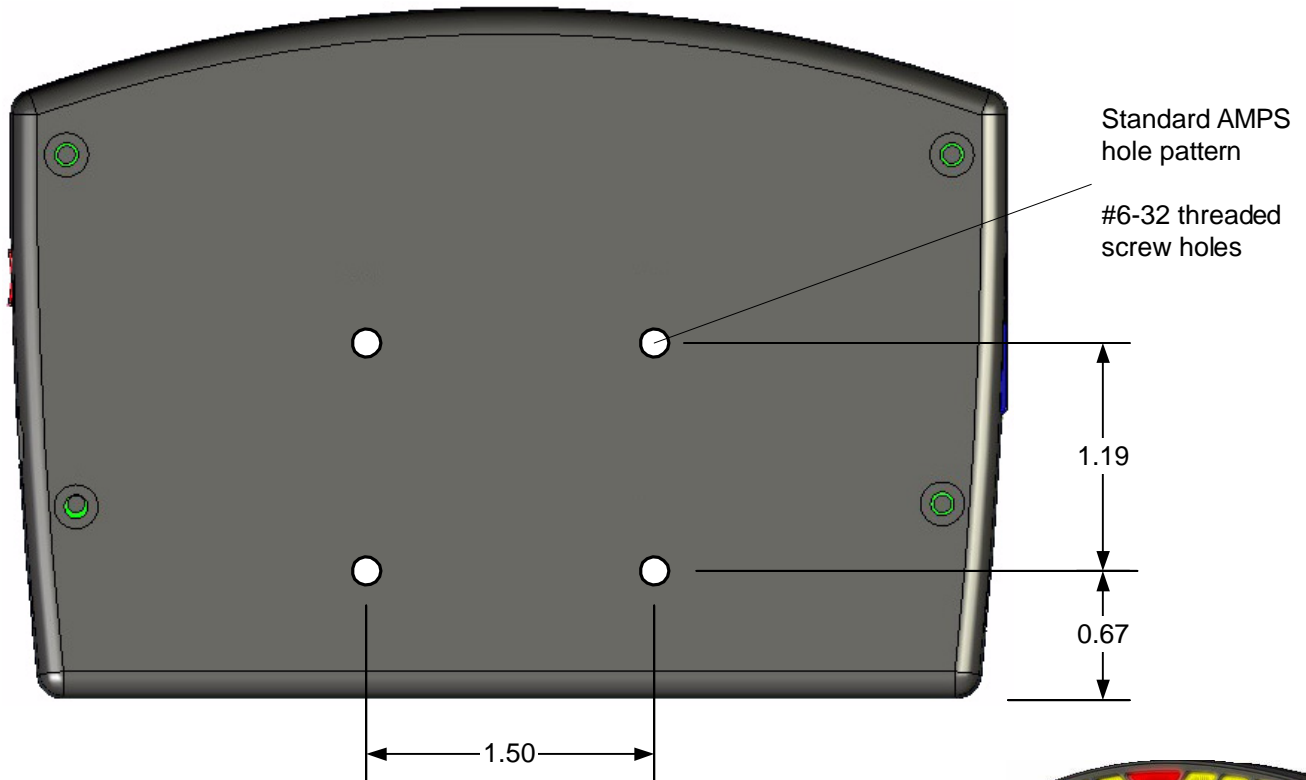

# Traqmate TraqDash Mounting Dimensions

**NOTE: All dimensions in inches.**