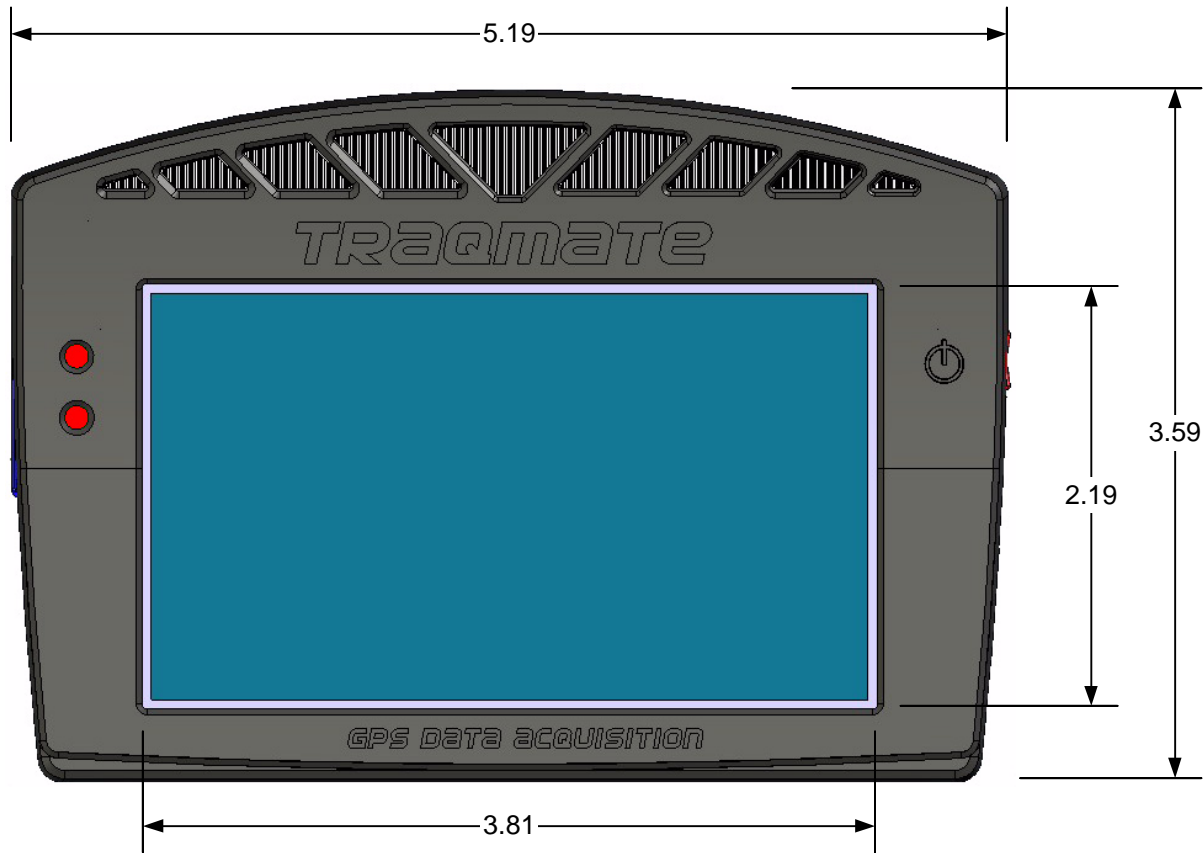

# Traqmate TraqDash Mounting Dimensions

**NOTE: All dimensions in inches.**