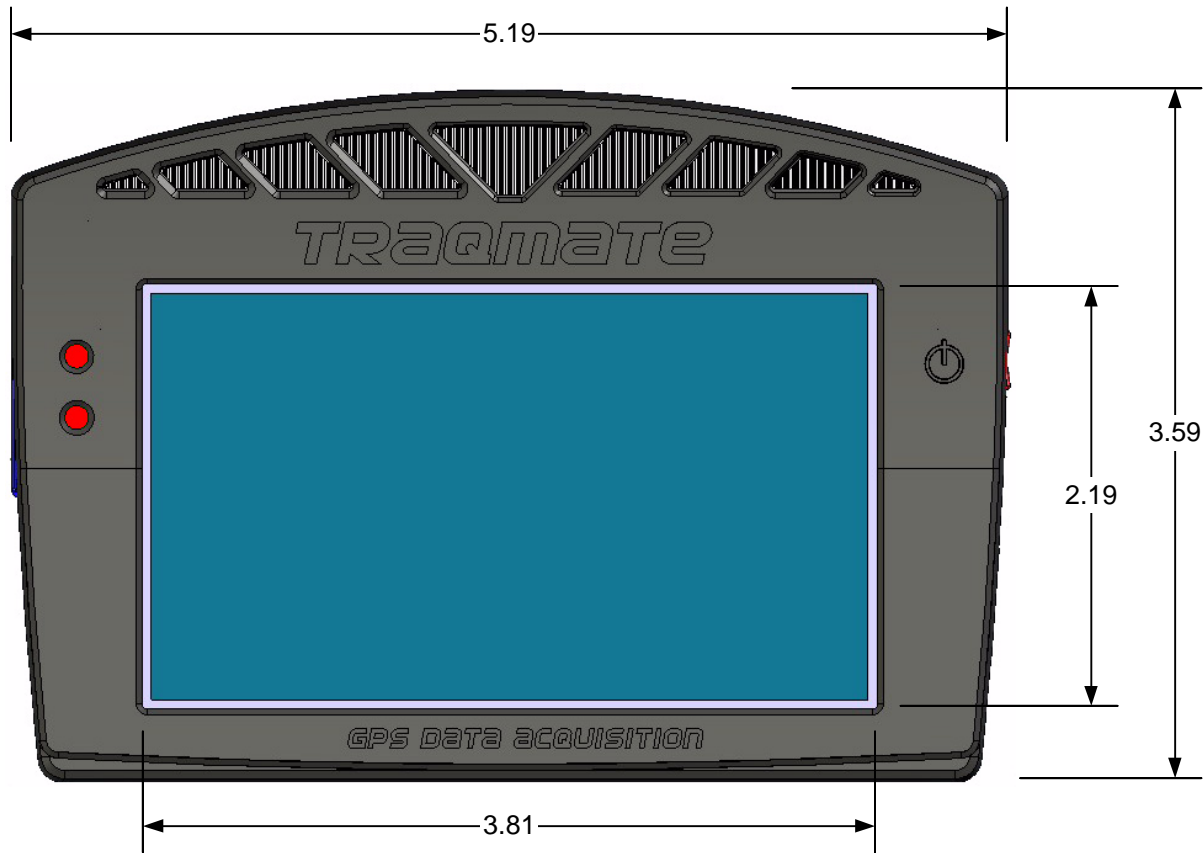

Traqmate TraqDash Mounting Dimensions

NOTE: All dimensions in inches.